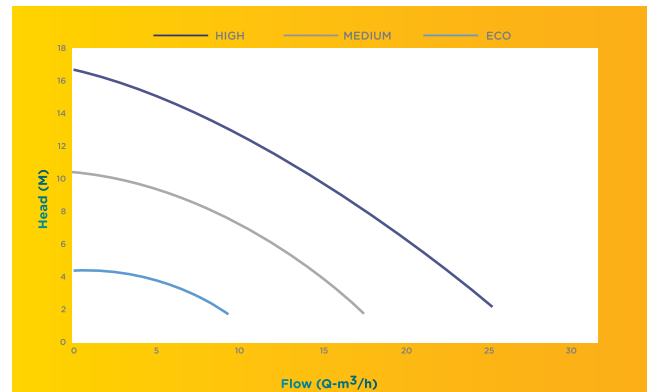

PERFORMANCE CURVES

PRODUCT DETAILS

500-2100 | BARACUDA TITAN 2 PUMP ECO 3 0.75kW 230V

DEVELOPED, TESTED AND MADE IN SOUTH AFRICA

EXCEPTIONAL AFTER SALES SUPPORT

We have a trained team on hand to help walk you through how to set up your pump and equipment. For installation and troubleshooting questions, please directly contact Baracuda® After Sales. To register your product warranty (see warranty card inside the pack) online and to read the full warranty terms and conditions, visit: www.baracuda.co.za Or use the QR code to go to the online registration page. Happy Swimming!

For more information visit:
www.baracuda.co.za or call 086 088 7665

Scan me